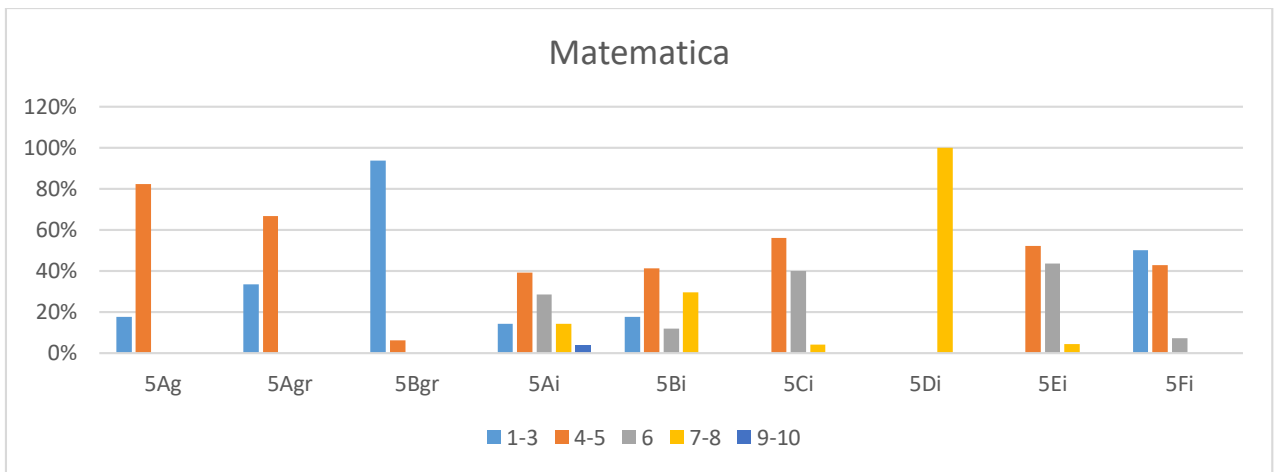

CONFRONTO TRA CLASSI