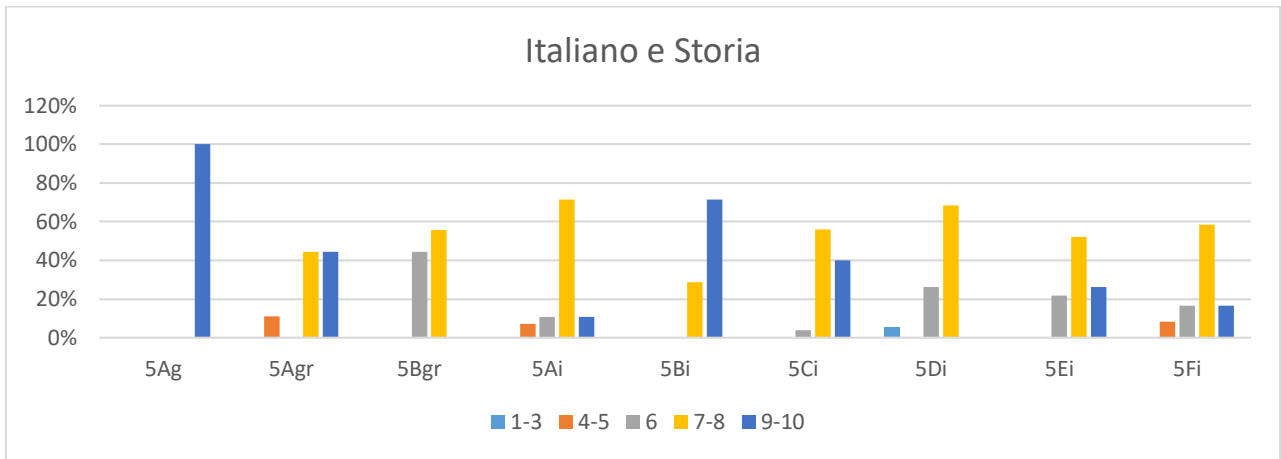

CONFRONTO TRA CLASSI