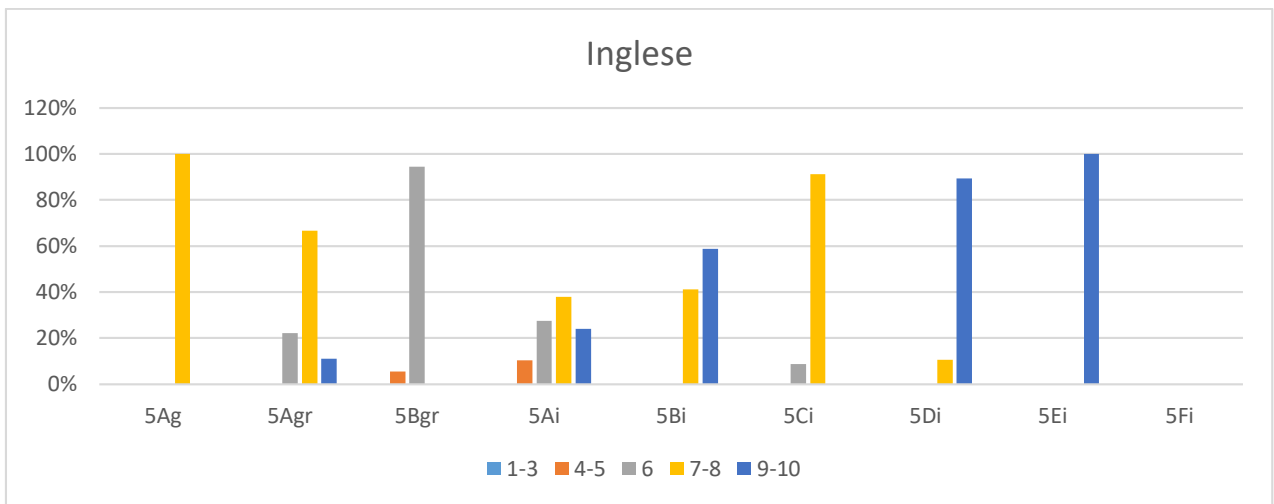

CONFRONTO TRA CLASSI