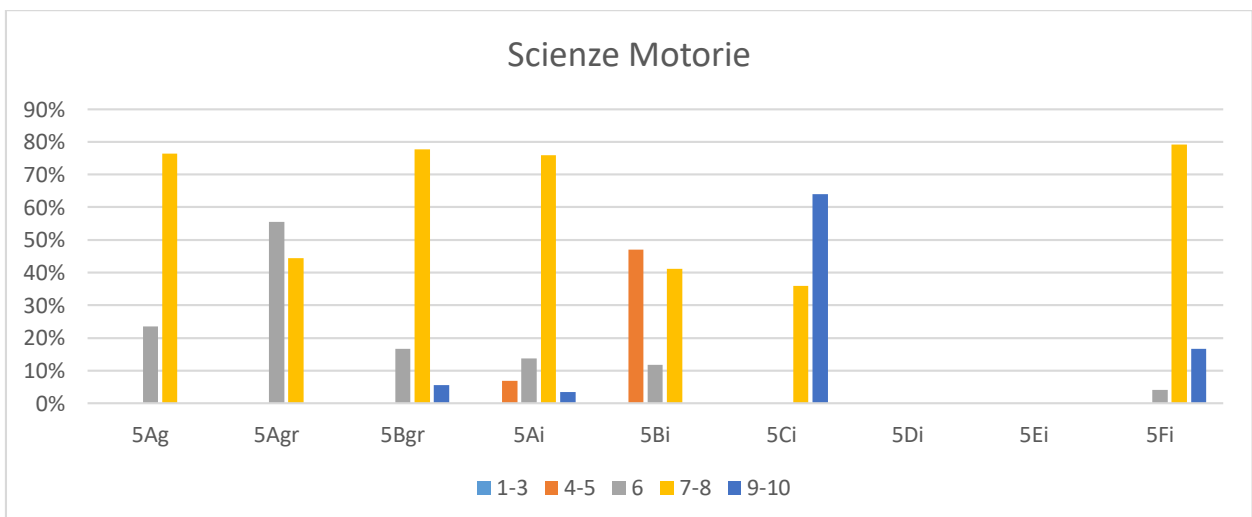

CONFRONTO TRA CLASSI